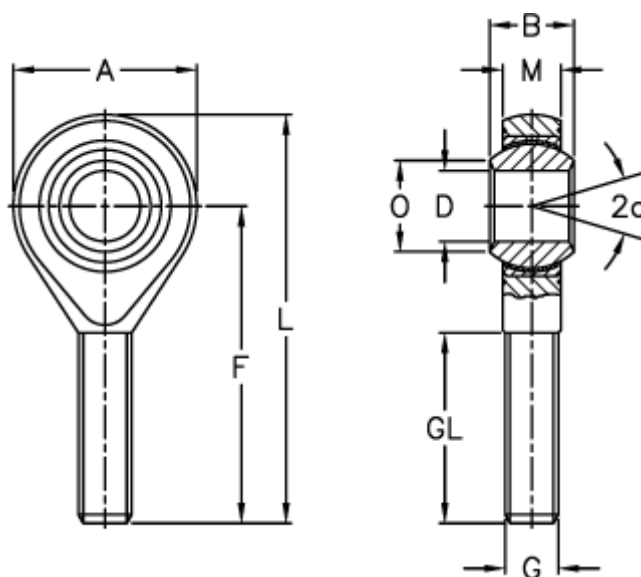

Article number: 03214012125

Description: Fluro Rod End GALRSW 12 12x1,25
Housing stainless steel with left-handed thread

Measures

A	= 32	L	= 70
a (degrees)	= 13	M	= 12
B	= 16	O	= 15.4
D	= 12	Permissible rpm	= 300
Dynamic load C (kN)	= 32	Static load C0 (kN)	= 34.5
F	= 54	Weight (g)	= 87
g	= M12x1,25		
GL	= 33		